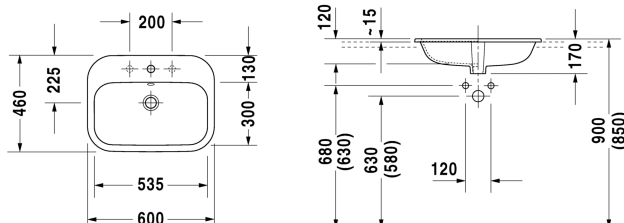

**Vanity basin # 0483600000 / 0483600030**

| &lt; 600 mm &gt; |

Vanity basin	Dimension	Weight	Order number
countertop basin, with overflow, with tap platform, overflow clip chrome included, 600 mm			
<b>Colors</b>			
00 White Alpin			
<b>Variant</b>			
●	600 x 460 mm	8.600 kg	0483600000
● ● ●	600 x 460 mm	8.600 kg	0483600030
Sanitary ceramics with the special WonderGliss surface finish will remain clean and attractive-looking for a long time to come. When ordering WonderGliss please add a "1" as eleventh digit to the model number.			
<b>Accessory</b>			
Design Siphon		1.500 kg	005036
<b>Suitable products</b>			
Vanity unit wall-mounted 1 pull-out compartment, countertop including one cut-out, for 1 vanity basin central incl. siphon cover, 800 x 550 mm	800 x 550 mm		KT6794
Vanity unit wall-mounted 1 pull-out compartment, countertop including one cut-out, for 1 vanity basin central incl. siphon cover, 1000 x 550 mm	1000 x 550 mm		KT6795
Vanity unit wall-mounted 1 pull-out compartment, countertop including one cut-out, for 1 vanity basin central incl. siphon cover, 1200 x 550 mm	1200 x 550 mm		KT6796
Vanity unit wall-mounted 2 pull-out compartments, 1 countertop with one cut-out or two cut-outs, for 1 or 2 vanity basins each including siphon cover(s), 1400 x 550 mm	1400 x 550 mm		KT6797 B/L/R
Console including drawer for vanity basin countertop including one cut-out, 1 drawer beneath console, 1 cover beneath console, 3 console supports, 1800 x 565 mm	1800 x 565 mm		DL6892 L/R
Console including drawer for wash bowls 1 countertop including one central cut-out, 1 drawer beneath console, 2 console supports, 800 x 565 mm	800 x 565 mm		DL6788